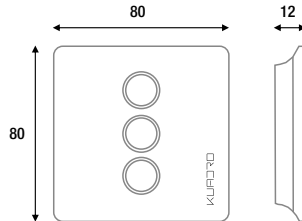

Kuadro

TRASMETTITORE DA PARETE 1 CANALE
1 CHANNEL WALL TRANSMITTER
EMISOR DE PARED 1 CANAL
TÉLÉCOMMANDE MURALE 1 CANAL
WAND-FUNKSENDER 1 KANAL

5 YEAR
WARRANTY

cod. 97.421.101.SN

cod. 97.421.101.SB

cod. 97.421.101.SA