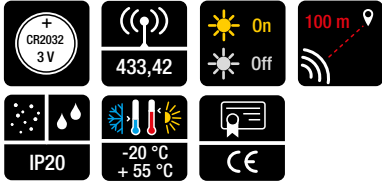

Kuadro

TRASMETTITORE DA PARETE 1 CANALE
1 CHANNEL WALL TRANSMITTER
EMISOR DE PARED 1 CANAL
TÉLÉCOMMANDE MURALE 1 CANAL
WAND-FUNKSENDER 1 KANAL

5 YEAR
WARRANTY

cod. 97.421.101.SN

cod. 97.421.101.SB

cod. 97.421.101.SA